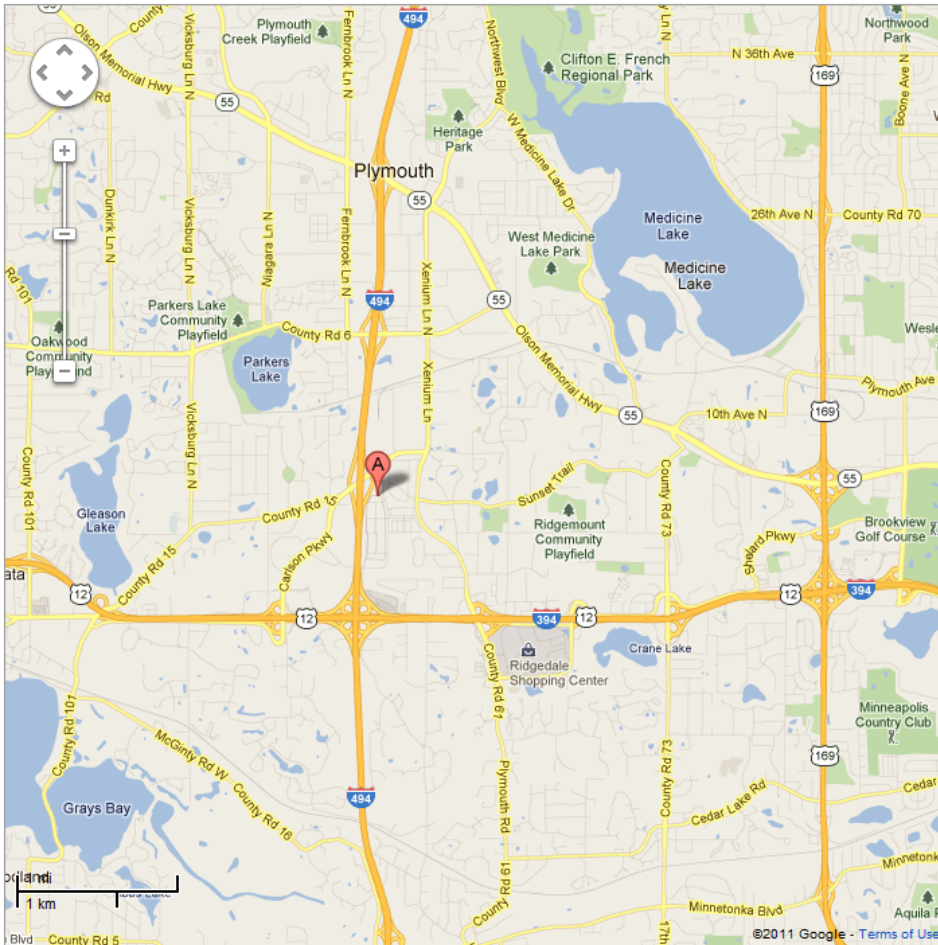

181 Cheshire Lane
Suite 100
Plymouth, MN 55446

763-225-6699

Map

Directions to Interrad offices from MSP airport:

- Follow signs to 494 West
- Exit on Carlson Parkway (exit 20)
- Turn right (east)
- Take first right at Cheshire Lane (south)
- Turn right into Carlson Business Park
- Building 181 is first building to right
- Suite 100 is at west end of building 181